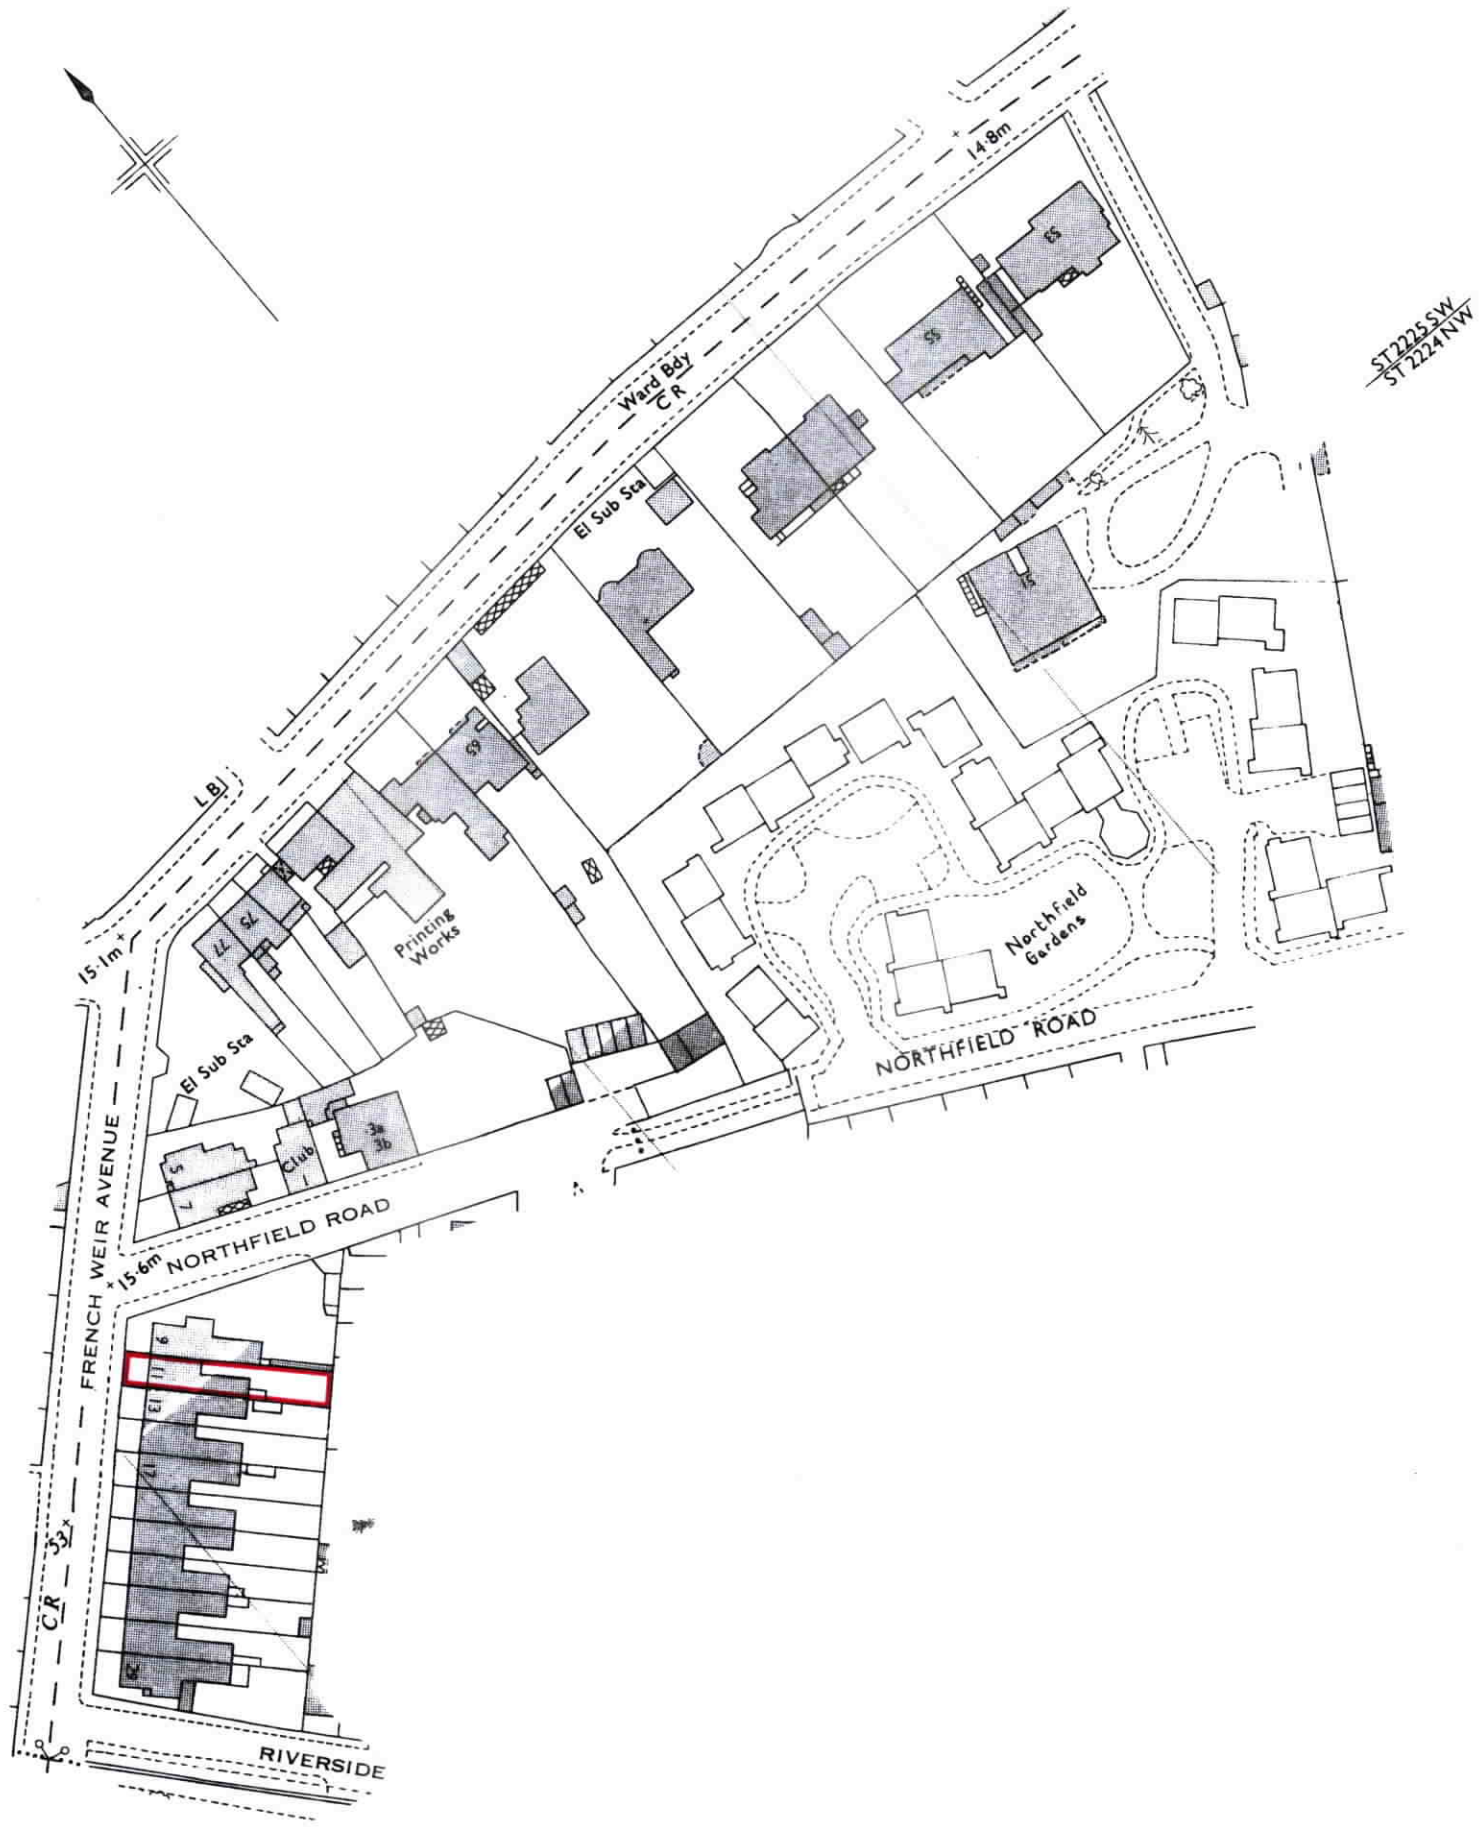

H.M. LAND REGISTRY		TITLE NUMBER	
		ST 154442	
ORDNANCE SURVEY PLAN REFERENCE ©	ST 2224	SECTION X	Scale 1/1250
COUNTY SOMERSET	DISTRICT TAUNTON DEANE	© Crown copyright 1985	

This is a copy of the title plan on 27 MAR 2014 at 09:59:37. This copy does not take account of any application made after that time even if still pending in the Land Registry when this copy was issued.

This copy is not an 'Official Copy' of the title plan. An official copy of the title plan is admissible in evidence in a court to the same extent as the original. A person is entitled to be indemnified by the registrar if he or she suffers loss by reason of a mistake in an official copy. If you want to obtain an official copy, the Land Registry web site explains how to do this.

The Land Registry endeavours to maintain high quality and scale accuracy of title plan images. The quality and accuracy of any print will depend on your printer, your computer and its print settings. This title plan shows the general position, not the exact line, of the boundaries. It may be subject to distortions in scale. Measurements scaled from this plan may not match measurements between the same points on the ground. See Land Registry Public Guide 19 - Title plans and boundaries.